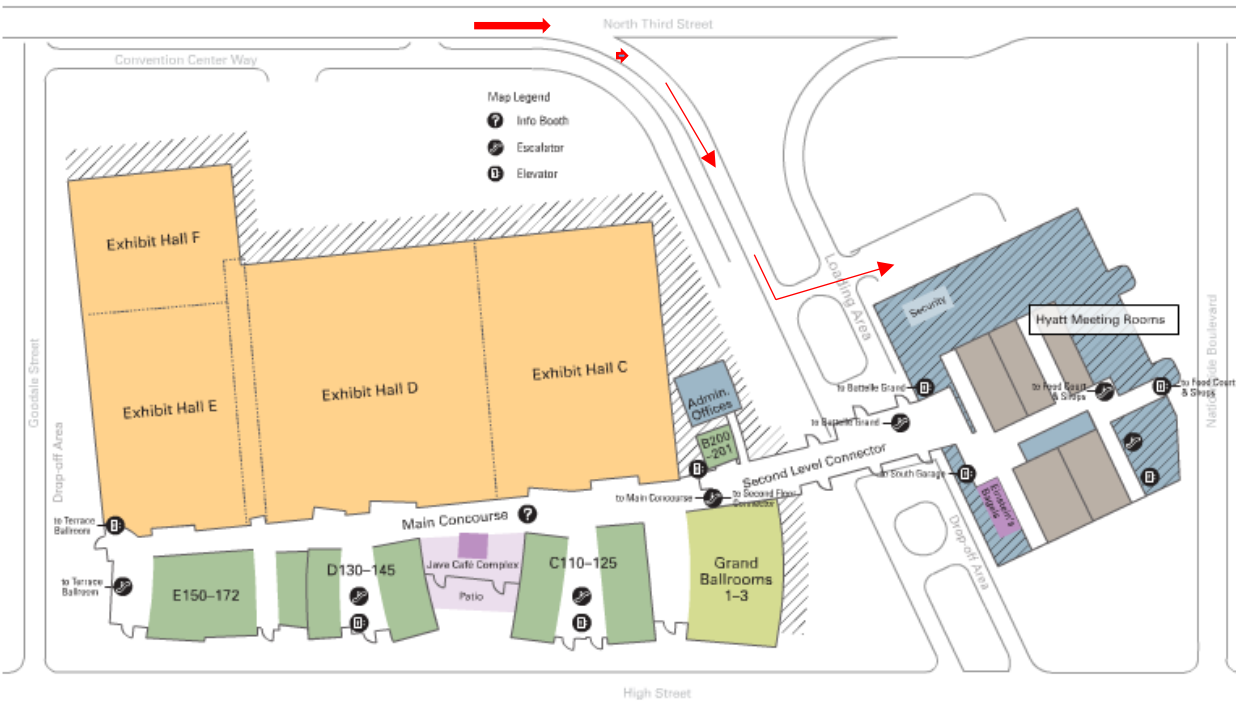

Access to Battelle Grand is from Third Street only. Third Street is one direction south bound, so plan your route carefully – 670 east bound is the best access as you’ll be able to stay in the right-hand lane to turn into the ramp to the convention center. 670 west bound will be tricky to get across three lanes of traffic to get to the right lane and the ramp.

IF YOU MISS THE RAMP! You’ll need to:

- Make the next right onto Chestnut Street
- turn right onto High Street
- travel north several blocks until you get to Warren Street (you’ll see E Lincoln St then Bollinger Pl then Warren St.). Turn right onto Warren St
- go three blocks to get you back to Third St. (also known as Summit St.)
- turn right onto Third Street and stay in the right-hand lane for the ramp to the convention center.

Battelle Dock Location
Address: 300 North Third Street
Columbus, OH 43215